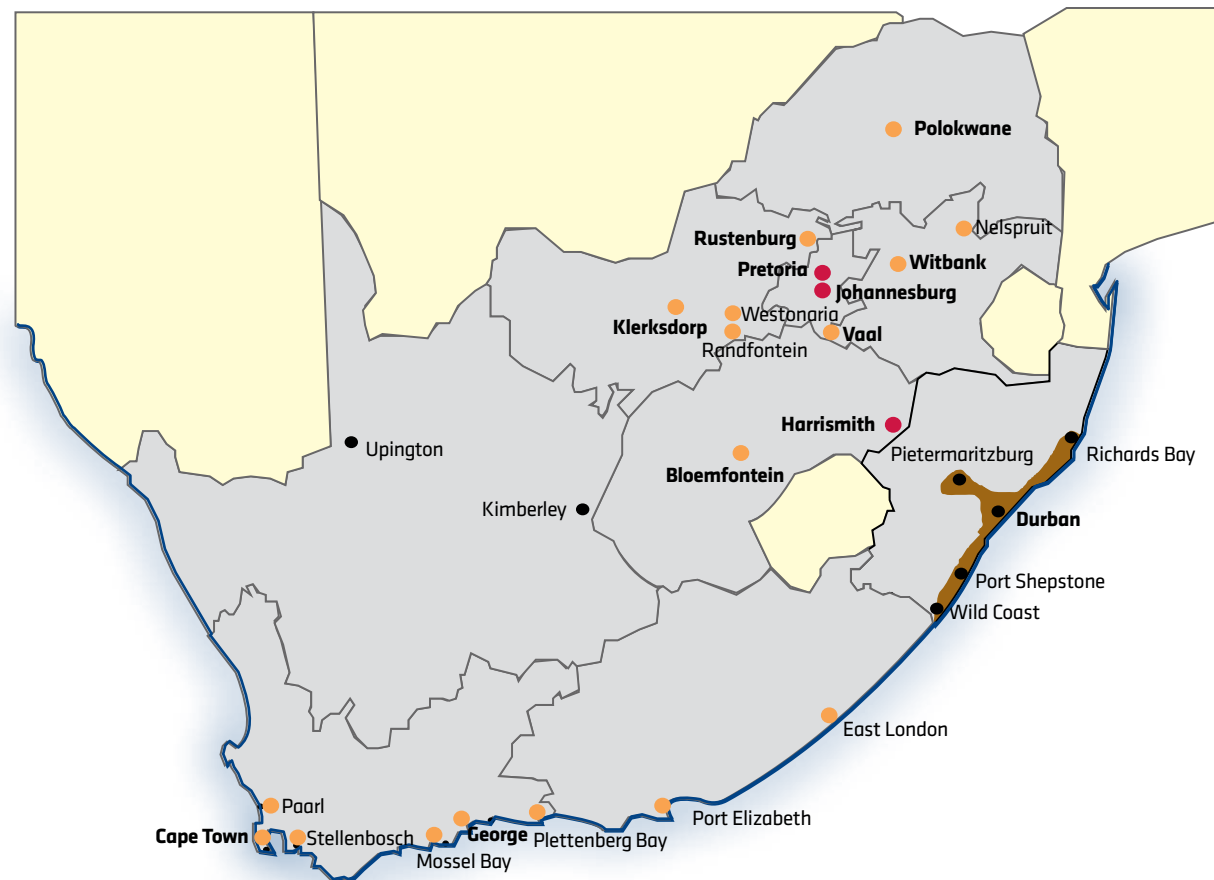

Grey Zone

5-7 Days Service*

Standard user R185.00* Up to 15kg per parcel	5 labels min. purchase

National Grey Satchels (No weight limitations)

A3 size: 32.5x44cm
Goods must be contained within the sealed satchel

Standard user R125.00*	10 satchels min. purchase

National Blue Satchels (No weight limitations)

Goods must be contained within the sealed satchel (Excluding Grey Zone)

A5 size: 19x26cm R45.00* 20 satchels min. purchase	A4 size: 32x22cm R48.00* 20 satchels min. purchase	A3 size: 32.5x44cm R55.00* 20 satchels min. purchase	A2 size: 45x61cm R75.00* 20 satchels min. purchase

5kg Excess Label

Use in conjunction with national labels.

Add **5kg Excess** label for each additional 5kg (or part thereof) to a maximum of 30kg per parcel

Standard user R15.00* Available in boxes of 30

All prices exclude VAT

Consult the Quick Quote calculator on www.fastway.co.za to determine the correct label & satchel requirement and delivery days to service.

Maps not to scale.
* Minimum purchase and usage requirements apply. Visit www.fastway.co.za for details.
All prices exclude VAT
# Denotes working days and areas serviced.