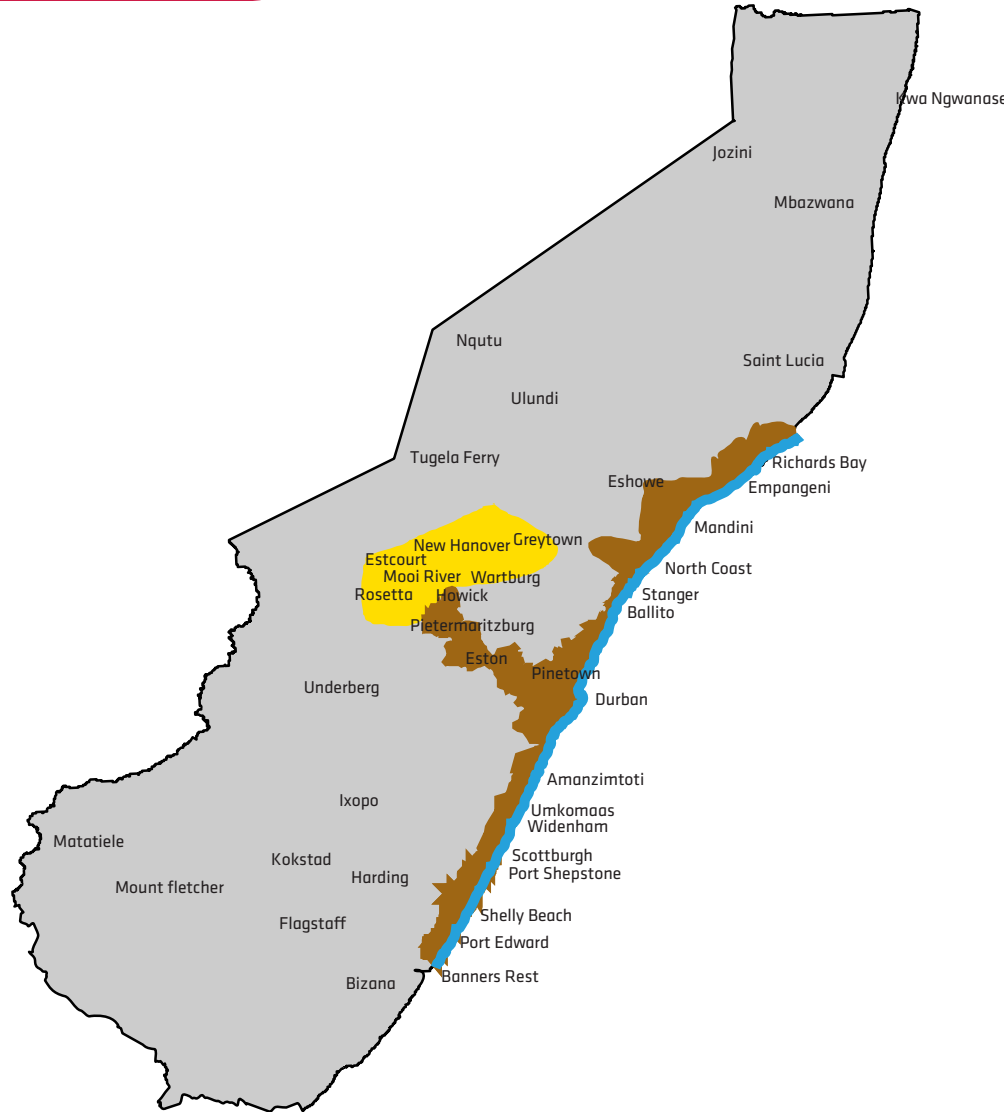

Local & shorthaul delivery

Find your destination on the map and identify the coloured zone

Choose the correct colour label for your parcel.

Maximum weight is 30kg per parcel.

Visit www.fastway.co.za for specific location pricing where zone boundaries may be unclear.

Note: **Local Red Satchels** are available for delivery within the brown zone only, blue and/or grey satchels are required to all other zones.

Brown Zone

Durban
AM pickup - PM delivery
PM pickup - AM delivery

North, South Coast & PZB areas in the brown zone will be a Next Day Service
Parcels up to 30kg. One label per parcel.

Standard user R60.00*	20 labels min. purchase
Frequent user R40.00*	100 labels min. purchase

Yellow Zone

Shorthaul delivery
Parcels up to 30kg. One label per parcel.

Frequent user R75.00*	40 labels min. purchase

All prices exclude VAT

Local Red Satchels (No weight limitations)

A3 size: 32.5x44cm
Goods must be contained within the sealed satchel

Standard user R32.00*	40 satchels min. purchase

National delivery

Find your destination on the map and identify the coloured zone

Choose the correct colour label for the first 15kg, and add a **5kg Excess** label for each additional 5kg (or part thereof) up to a maximum of 30kg per parcel.

Visit www.fastway.co.za for specific location pricing where zone boundaries may be unclear.

Note: **National Blue Satchels** are available for delivery to destinations listed on the National map.

National Grey Satchels are available for delivery to destinations in the Grey Zone (rural and/or outlying areas).

Red Zone

24 Hour Service*

Standard user R115.00* Up to 15kg per parcel	20 labels min. purchase
Frequent user R80.00* Up to 15kg per parcel	50 labels min. purchase

Orange Zone

2-3 Days Service*

Standard user R125.00* Up to 15kg per parcel	20 labels min. purchase
Frequent user R98.00* Up to 15kg per parcel	50 labels min. purchase